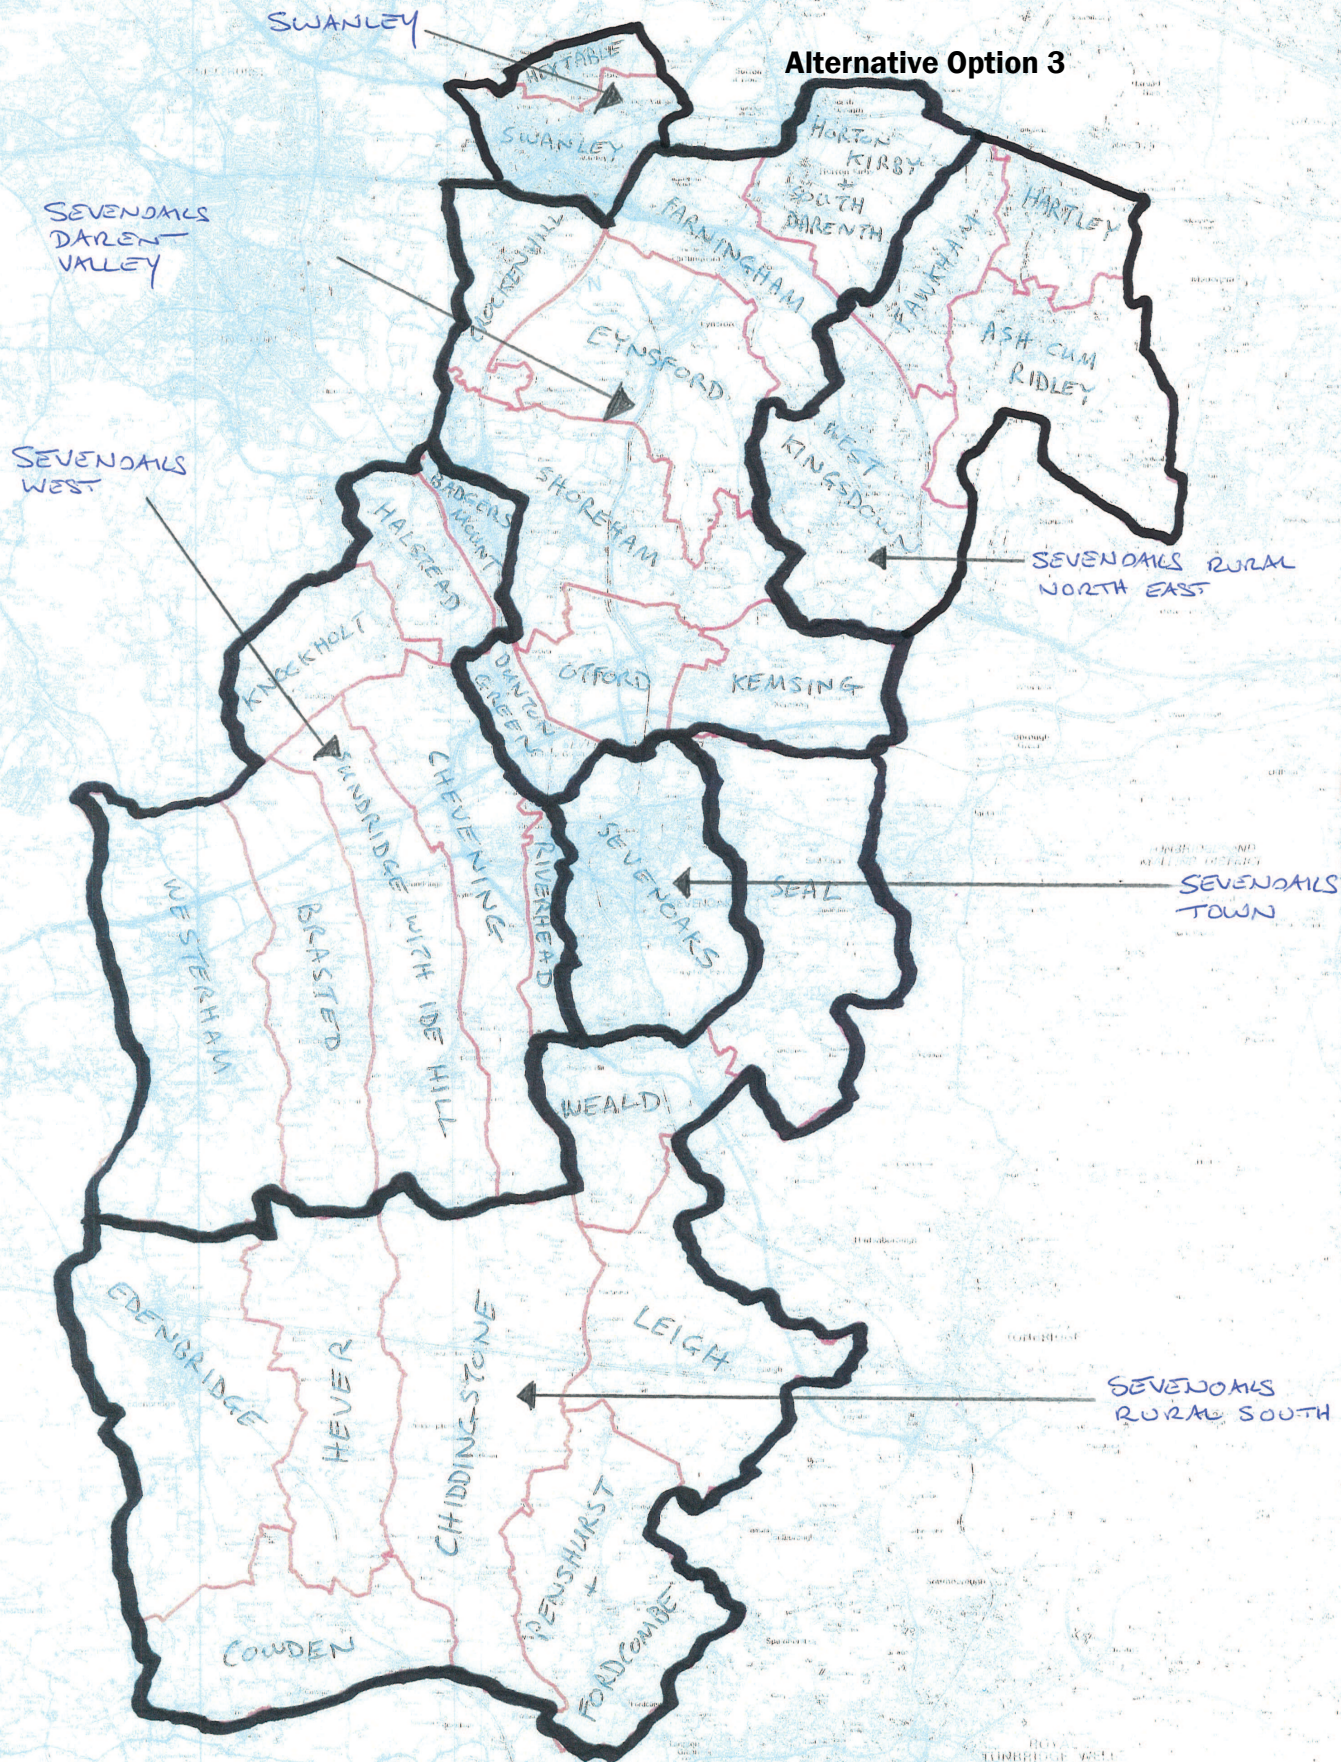

Alternative Option 3

Sevenoaks Parishes

ALTERNATIVE THREE
- COMBINED.

Scale: 1:100,000
Date: May 2015